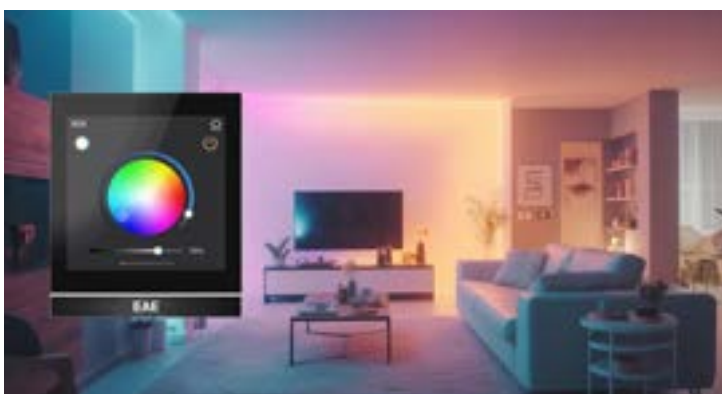

TD4 - KNX 4" Touch Panel

TD4-KNX 4" Touch Display

The Pinnacle of Smart Control...

Step into the future of home automation with EAE Technology's KNX Touch Panel, where cutting-edge technology meets elegant design. Crafted with a capacitive touch screen that responds to your lightest touch, the touch panel transforms the ordinary into the extraordinary, placing the power of control at your fingertips.

Your comfort is ensured by built-in temperature sensor.

4 ZONE THERMOSTAT CONTROL

Keep your environment in perfect harmony with 4-Zone Thermostat Control, allowing you to create distinct climates in every corner of your space.

PROXIMITY SENSOR

As you approach, the Proximity Sensor gently awakens the panel, ready to serve.

RGB CONTROL

Feel the ambiance shift as you adjust lighting with the RGB Control—whether it's RGB, RGBW, or RGBCW, you have full mastery over color and temperature.

TUNABLE WHITE

Perfects the mood, from warm to cool and vice versa.

TOUCH VIBRATION FEEDBACK

Delight in the tactile elegance... A subtle reminder that you are in control.

ENERGY METERING DISPLAY

Helping you to live both smart and sustainably...