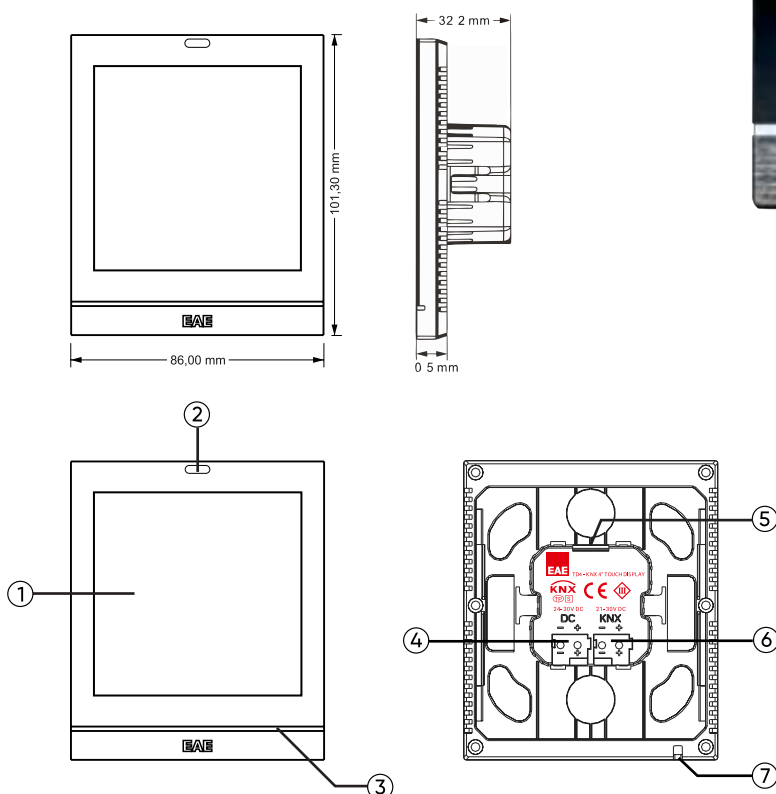

Touch Vibration Feedback

Humidity and CO₂ Display

Air Quality Display

Energy Metering Display

RGB Navigation LED Bar

Configuration by ETS

Technical Information

Bus supply	Bus voltage	21V-30V DC, via the KNX bus
	Bus current	<4.5mA/24V DC, <4mA/30V DC
	Bus consumption	<120mW
Auxiliary supply	Voltage	24-30V DC
	Current	<86mA/24V DC, <71mA/30V DC
	Consumption	<2.2W
Connections	KNX	Bus connection terminal
	Auxiliary supply	KNX auxiliary connection terminal
Installation	80mm or 86mm wiring box	
Temperation	Operation	-5 °C... + 45 °C
	Storage	-25 °C... + 55 °C
Proximity Sensor	Standard 15cm, Enhance 30cm	
Dimension	86x101.3x10.5mm (32.2mm)	
Weight	0.2kg	

Scene

Value Sending

Switching Indication

Dimensions and Functional Elements

1 - Touch and display area

2 - Proximity sensor

3 - Colorful Strip LED bar

4 - Auxiliary supply connection terminal