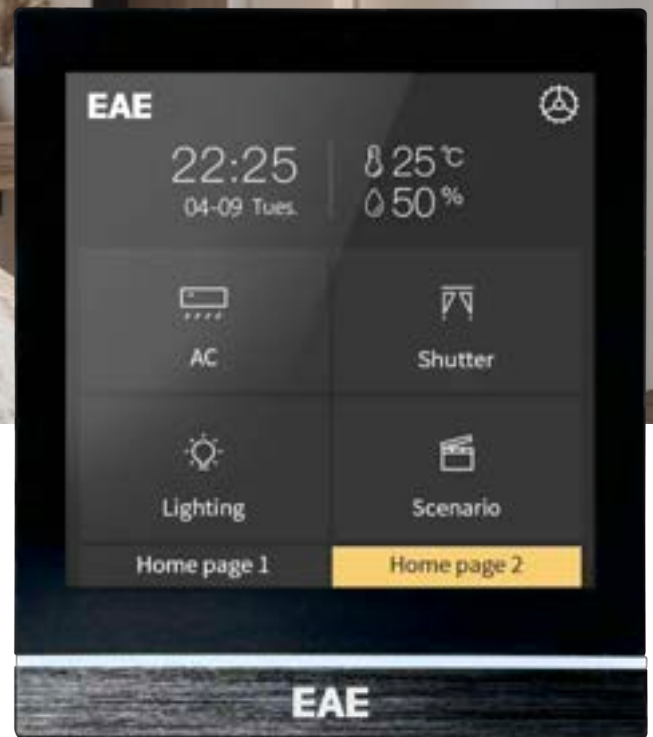

Product Color

Black

White

All in one control

Thermostat Control

Switching

Dimming

Curtain Control

Scene

Value Sending

Switching Indication

Dimensions and Functional Elements

1 - Touch and display area

2 - Proximity sensor

3 - Colorful Strip LED bar

4 - Auxiliary supply connection terminal