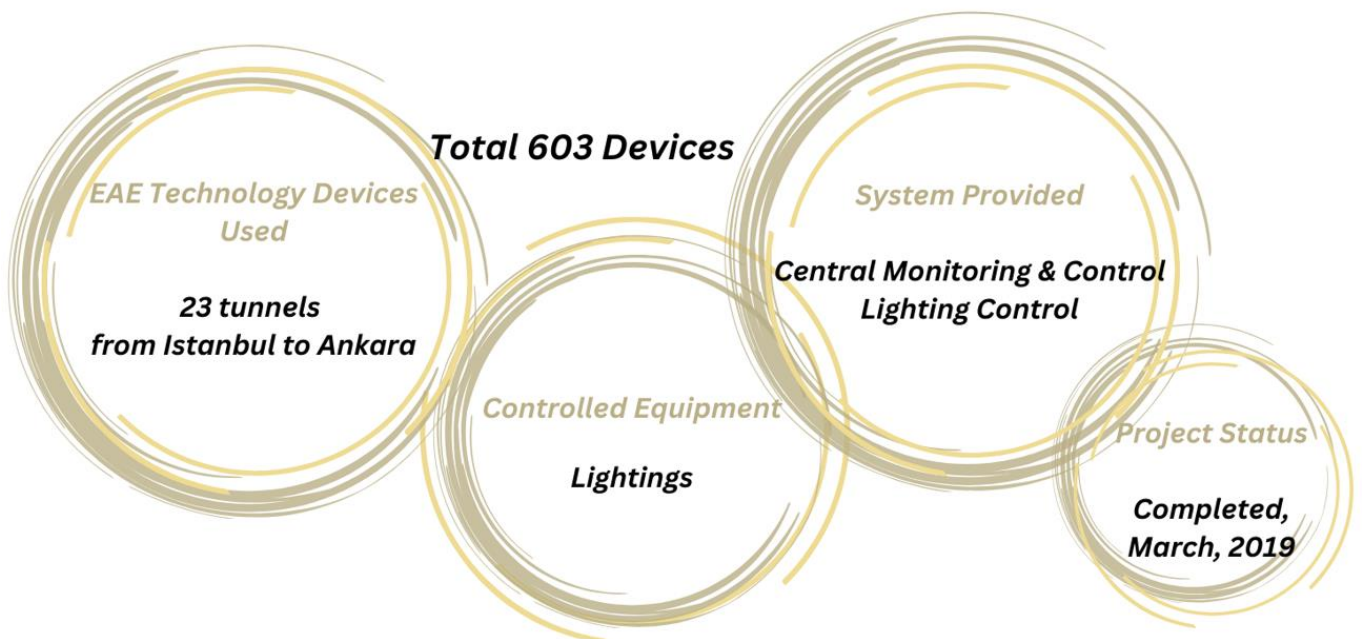

## Used EAE Technology Devices

Panel Devices	Quantity
Switch Actuator	11
IP Router	146
Dali Gateway	290
Universal Interface	156

Universal Interface

Switch Actuator

DALI GATEWAY

IP Router