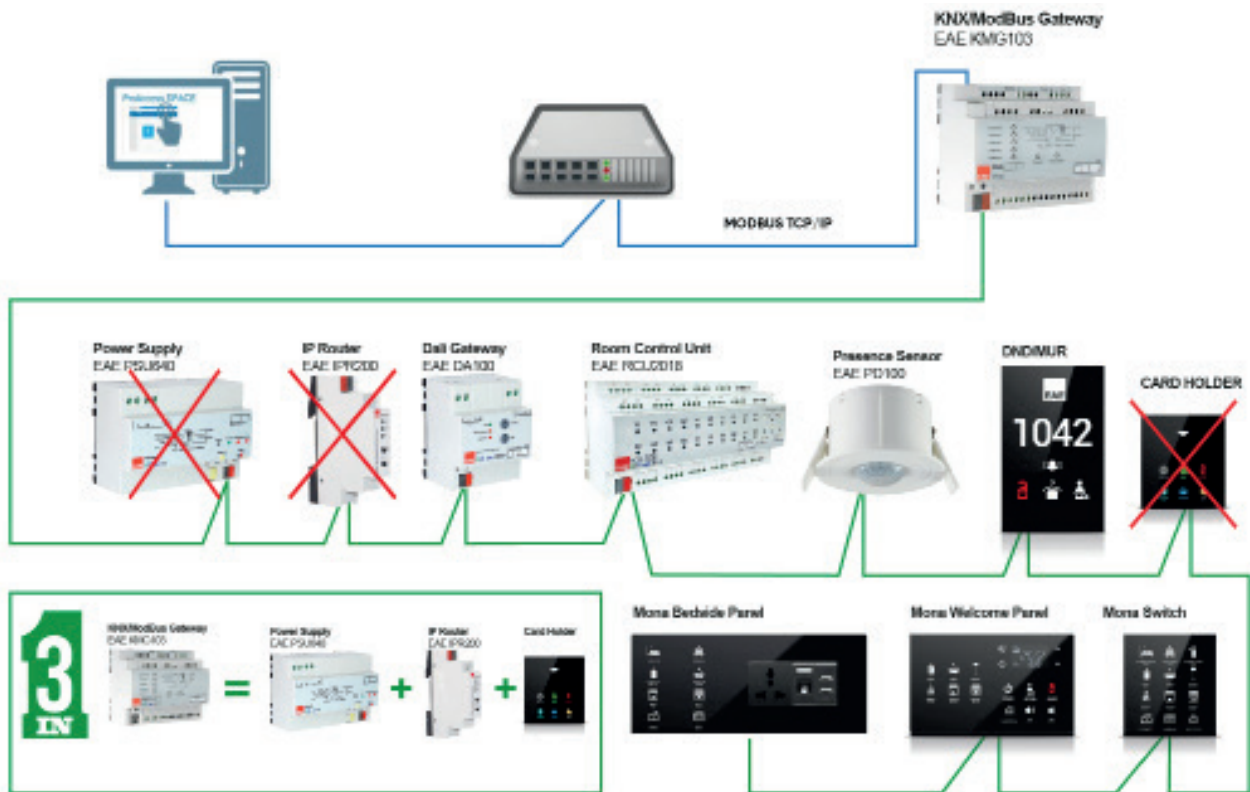

KMG103 KNX Modbus Gateway

GRMS Solution without using Card Holder