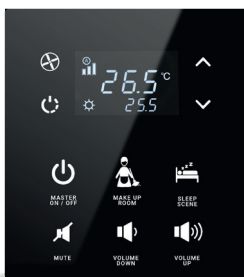

Thermostat