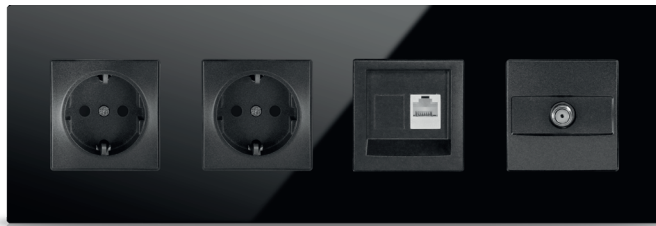

EUROPEAN SOCKETS