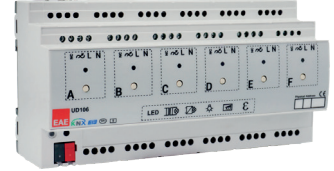

Panel Devices

RCU FAMILY
EAE KNX - ROOM CONTROL UNITS

KMG103
EAE KNX - KNX Modbus Gateway

KMG103 - AAZS
EAE KNX - KNX Modbus Gateway with Doorlock Integration

UD106
EAE KNX - UNIVERSAL DIMMER

SD110
EAE KNX - 1-10V DIM ACTUATOR