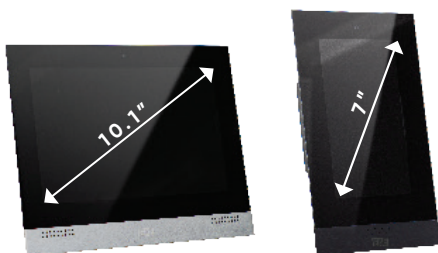

Lath Color Options

- Cloud Server
- Intercom
- Mobile Integration
  iOS Android
- Heating-Cooling
- Lighting-Shutter/Blind
- Scenarios, Schedules