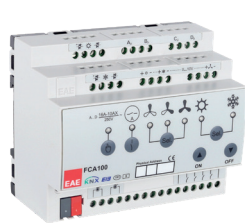

FCA100
EAE KNX - FANCOIL ACTUATOR