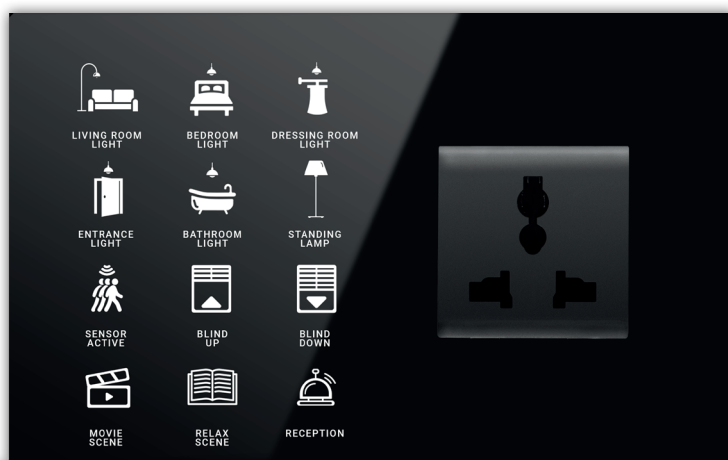

Switches

Mona switches continue to add value to your space with frameless design. Mona offers a unique user experience and intuitive operation with its touch design and minimalist icons.

There are hundreds of combination options with thermostats, switches and sockets..

- Touch operated
- Glass surface
- Switch and Card Holder together
- Frameless, minimalist design
- RGB LED option
- Icon options
- Independent programmable buttons
- Various color option
- Combination with switches, card holders and sockets

- Short Press
- Double Press
- Tripple Press
- Long Press