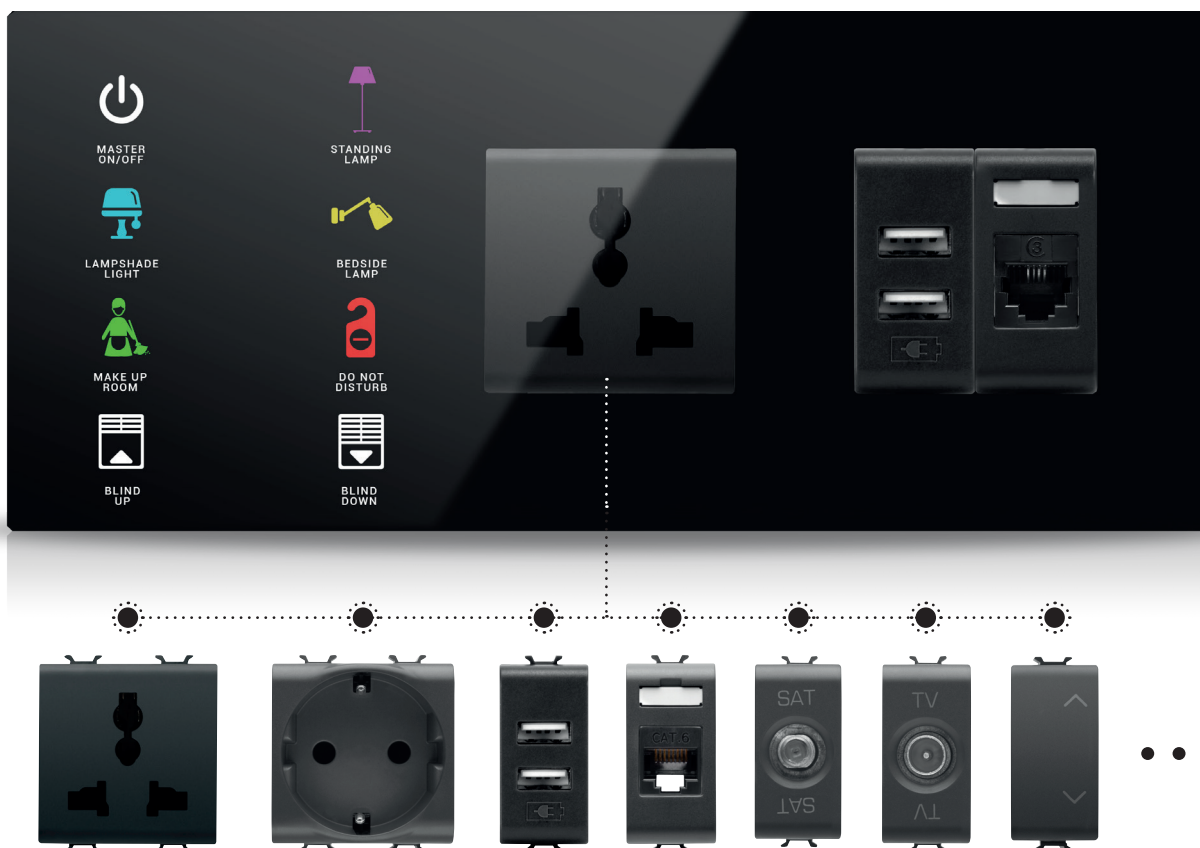

Card Holders

MONA Card Holder makes the system able to turn off all electronic items that are left open when guests leave the room automatically.

Reads RF-ID Cards information in contactless.

DND MUR

The Mona series DND MUR display, where you can easily see whether your guests are in the room, consists of a glass touch screen and includes room number, hotel logo, Laundry, DND, MUR indicators and doorbell button.

Icon options

Various color option

IP65 option

● Hotel Logo

● Room Number

● Ring Icon

● Laundry Icon

● DND MUR Icons

Bedside Panel

Mona Serie offers %100 customizable, unique panels. You can create your own bedside panel through the configurator.

-  Touch operated
-  Icon options
-  Glass surface
-  Away, comfort, night and protection modes
-  Switch and Socket together
-  Independent programmable buttons
-  Frameless, minimalist design
-  Various color option
-  RGB LED option
-  Hundreds of different combinations.
-  Up to more than 5 combined monoblock modules
-  Double Press
-  Short Press
-  Tripple Press
-  Long Press