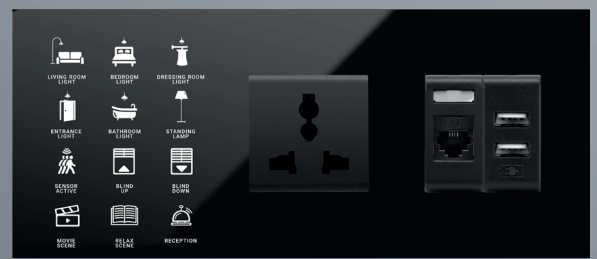

Sockets & Switches

All the socket types you need, in one plate.