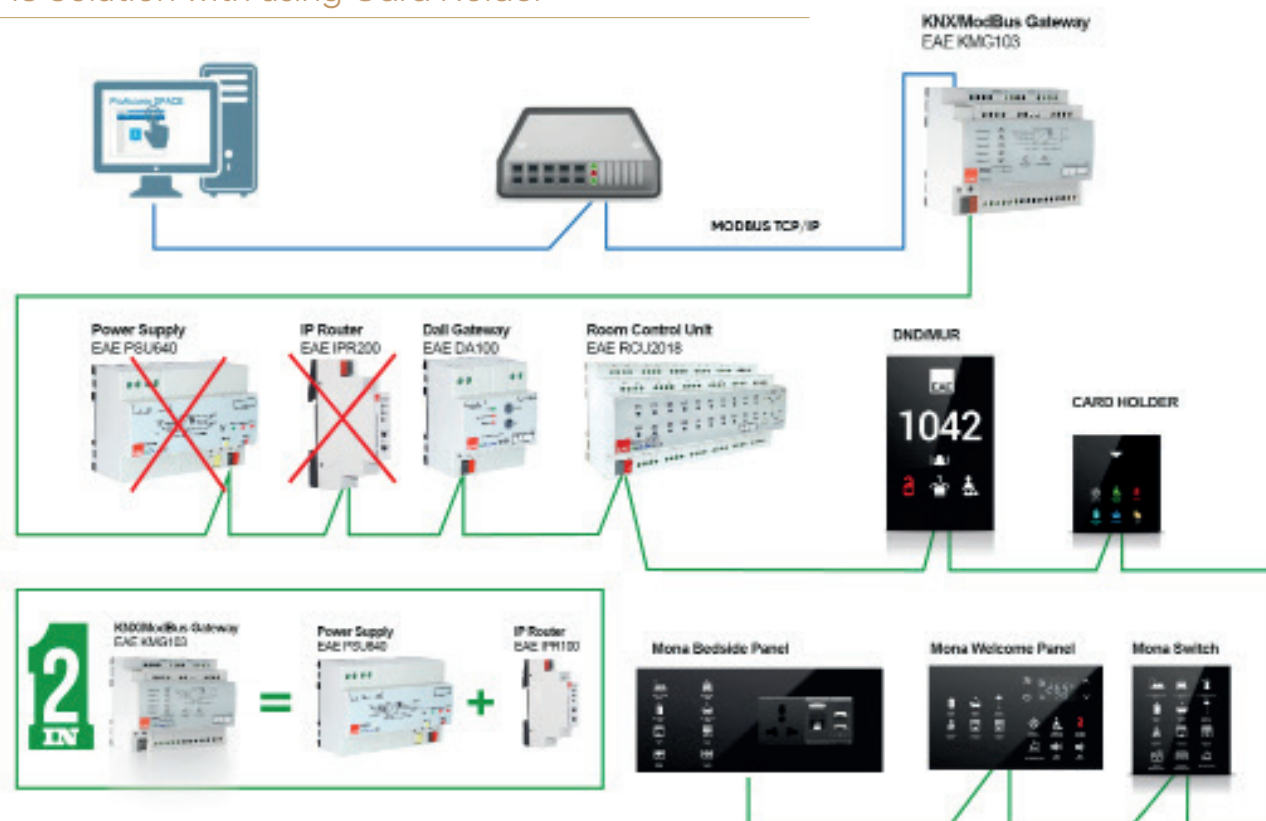

General Specifications

- EAE KMG103 can be used to control and monitor KNX installations via SCADA visualization software.
- IP address of device can be given by DHCP server or by manual configuration.
- EAE KMG103 includes patent-pending logic controller that enables room energy saver system without using card holder.
- Device has 3 physical inputs for door, window and presence sensing.
- EAE KMG103 has built-in 320mA or 640 mA KNX bus power supply for KNX devices. (110V, 220V AC are available)
- KNX Power supply output is short-circuit and overload protected.
- Power, overload and reset statuses are indicated with three different LED indicators.
- Power supply can be restarted by pressing reset button on the device.

Technical Information

Type of Protection	IP 20	EN 60529
Safety Class	II	EN 61140
Insulation Category	Over voltage category Pollution degree	III EN 60664 - 1 2 EN 60664 - 1
Power Supply	Input Voltage Power consumption	150-275V AC, 50-60Hz 7W
Output	KNX Bus	30 VDC +1 / -2V, SELV (Integrated choke) 320mA - 640mA
Connection	IP Line KNX Line	RJ45 socket for 10/100BaseT, IEEE 802.3 networks Bus Connection Terminal
Display Elements	ETH Link ETH Act	Status Fault
Operating Elements	Function button	
Installation	35mm DIN rail mount	EN 60715 TH 35-75
Temperature Range	Operation Storage	- 5°C +45°C non-condensing -20°C + 60°C
Dimensions	H x W x D Width W (mm) Width W (units)	66 mm x W x 90 mm 108 mm 6x18 mm modules
Weight	66g	
Box	Polycarbonate	
CE	In accordance with EMC and low voltage guidelines Device complies with, EN 50090-2-2, IEC 60664-1	

KMG103 KNX Modbus Gateway

GRMS Solution without using Card Holder

GRMS Solution with using Card Holder

KMG103

KNX Modbus Gateway
Up to 8 scene

KNX/Modbus Gateway Logic Function and Scenes

Pre - Welcome Scene