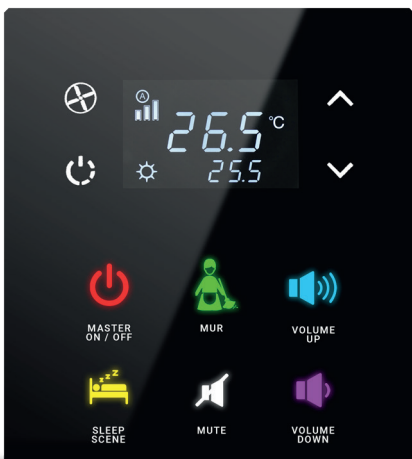

Thermostats

Mona thermostats continue to add value to your space with frameless design. Mona offers a unique user experience and intuitive operation with its touch operated design and minimalist icons.

Thermostats can be combined with switches and sockets as monoblock panels.

- Touch operated
- Glass surface
- Switch and Card Holder together
- Frameless, minimalist design
- RGB LED option
- Icon options
- Away, comfort, night and protection modes
- Independent programmable buttons
- Various color option
- Combination with switches, card holders and sockets

Short Press

Double Press

Tripple Press

Long Press