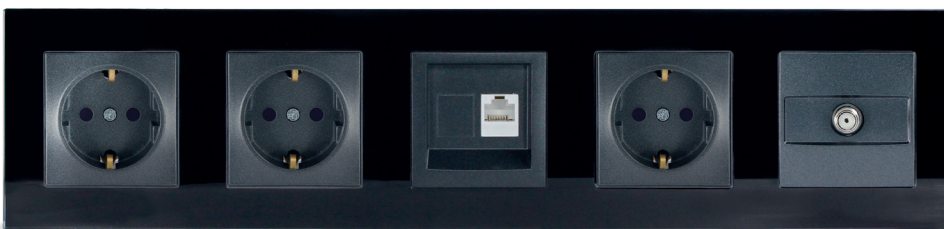

2 Gang Socket+USB - Gold

European Standart

Quadruple Frame Pearl White

2M Mustang Gray

Quintet Socket+DATA+Socket+Sat - Black Glass

Certificates

EAE Technology products are and will always be in compliance with international open standards such as KNX, DALI, TCP/IP and WiFi.