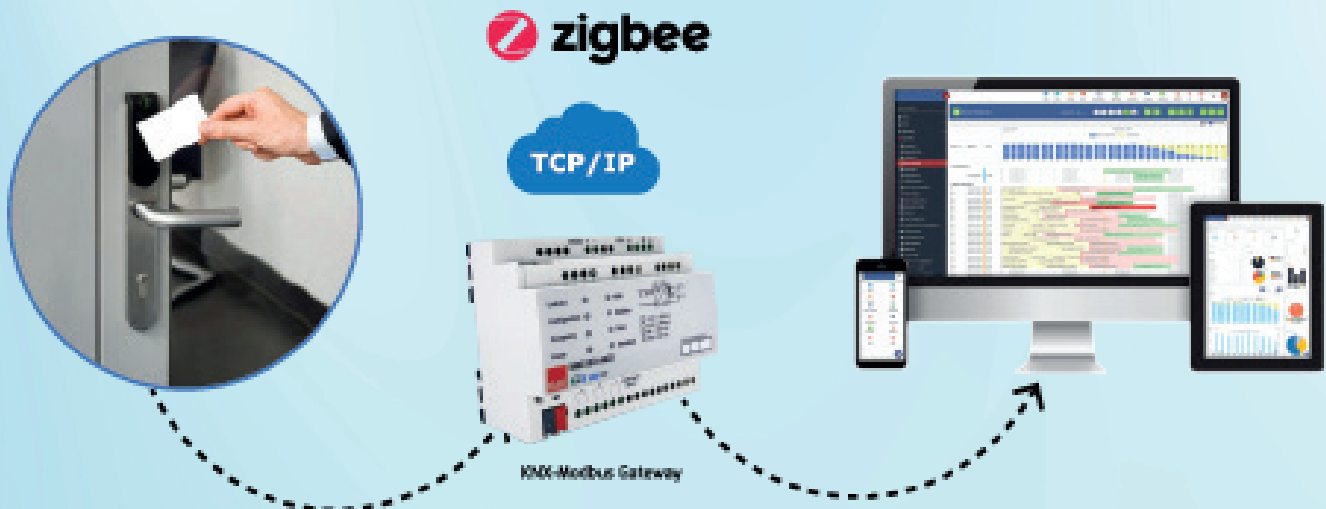

EAE TECHNOLOGY DOOR LOCK INTEGRATION SYSTEM

EAE door lock integration system is an online system that guarantees maximum security and the ability to remotely monitor the presence of staff and guests at any time.

EAE is the first and only KNX product manufacturer company has door lock integration with worldwide access control system brands like Assa Abloy and Dormakaba.

Every smart door locks has different set of features that makes them different from each other. EAE's Hotel-GRM System supports the varying and detailed requirements of Dormakaba and Vingcard brands resulting in powerful integrations. This is enabled through Assa Abloy's and Dormakaba's proprietary protocol, allowing the door lock to communicate efficiently into the network.