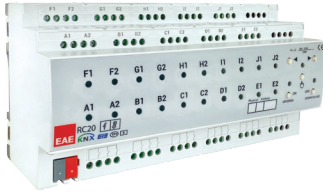

Panel Devices

RCU FAMILY
EAE KNX - ROOM CONTROL UNITS

KMG103
EAE KNX - KNX Modbus Gateway

KMG103 - AAZS
EAE KNX - KNX Modbus Gateway with Doorlock Integration

UD106
EAE KNX - UNIVERSAL DIMMER

SD110
EAE KNX - 1-10V DIM ACTUATOR