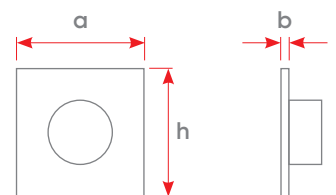

Protection type	IP 20	EN 60529
Safety class	II	EN 61140
Power Supply	Voltage Range	21-30V DC, Supply from EIB/KNX line
	Supply voltage	<20 mA total
Temperature	Operating	0° C + 45° C
Thermostat	Storage	-10° C + 55° C
Temperature	Operating	-5° C + 45° C
Switch - Card Holder	Storage	-25° C + 55° C
CE	In accordance with EMC guideline and low voltage regulation