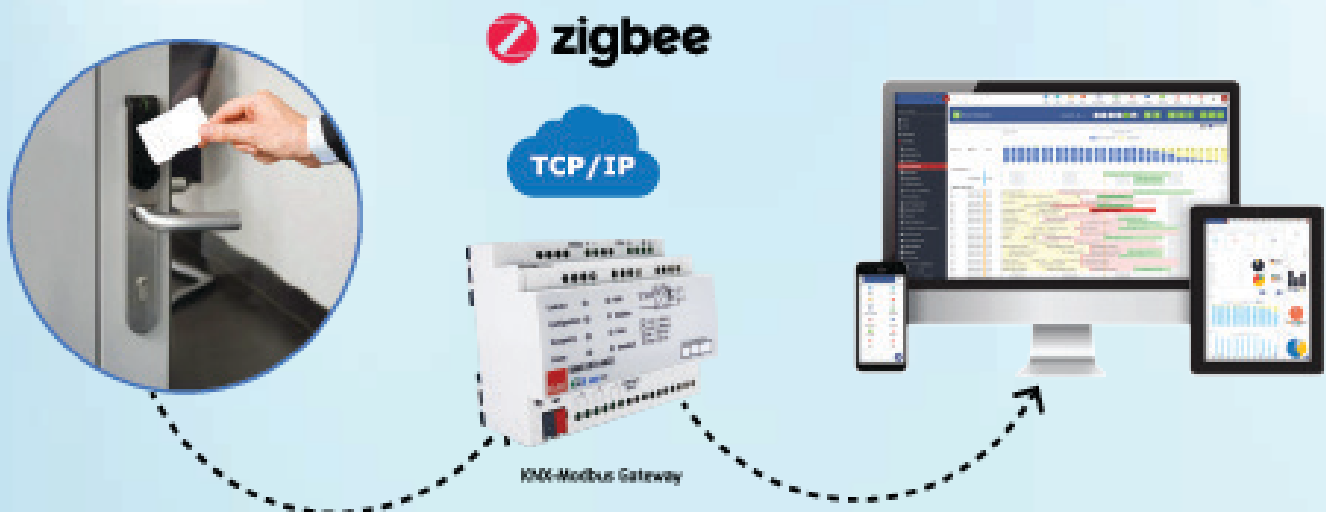

Check in / Out Scene

After guests' check-in / out actions, desired scenarios can be activated with the integration of GRMS software and hotel PMS.

EAE TECHNOLOGY DOOR LOCK INTEGRATION SYSTEM

EAE door lock integration system is an online system that guarantees maximum security and the ability to remotely monitor the presence of staff and guests at any time.

EAE is the first and only KNX product manufacturer company has door lock integration with worldwide access control system brands like Assa Abloy and Dormakaba.

Every smart door locks has different set of features that makes them different from each other. EAE's Hotel-GRM System supports the varying and detailed requirements of Dormakaba and Vingcard brands resulting in powerful integrations. This is enabled through Assa Abloy's and Dormakaba's proprietary protocol, allowing the door lock to communicate efficiently into the network.