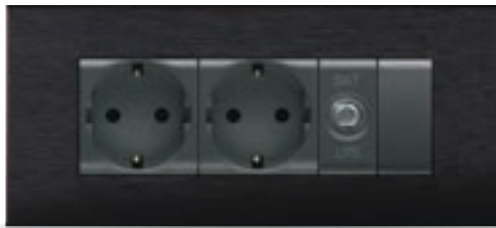

3M Shaver Socket- Natural

4M Frame - Anthracite

4M Universal Socket + SAT/TV - Gold

6M Socket + Socket + SAT + Blind Cover - Anthracite

Double Frame Pearl White

British Standart

1 Gang Socket - Bronze

2 Gang Socket - Anthracite