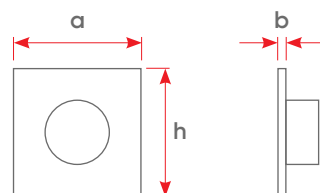

Protection type	IP 20	EN 60529
Safety class	II	EN 61140
Power Supply	Voltage Range	21-30V DC, Supply from EIB/KNX line
	Supply voltage	<20 mA total
Temperature	Operating	0° C + 45° C
Thermostat	Storage	-10° C + 55° C
Temperature	Operating	-5° C + 45° C
Switch - Card Holder	Storage	-25° C + 55° C
CE	In accordance with EMC guideline and low voltage regulation