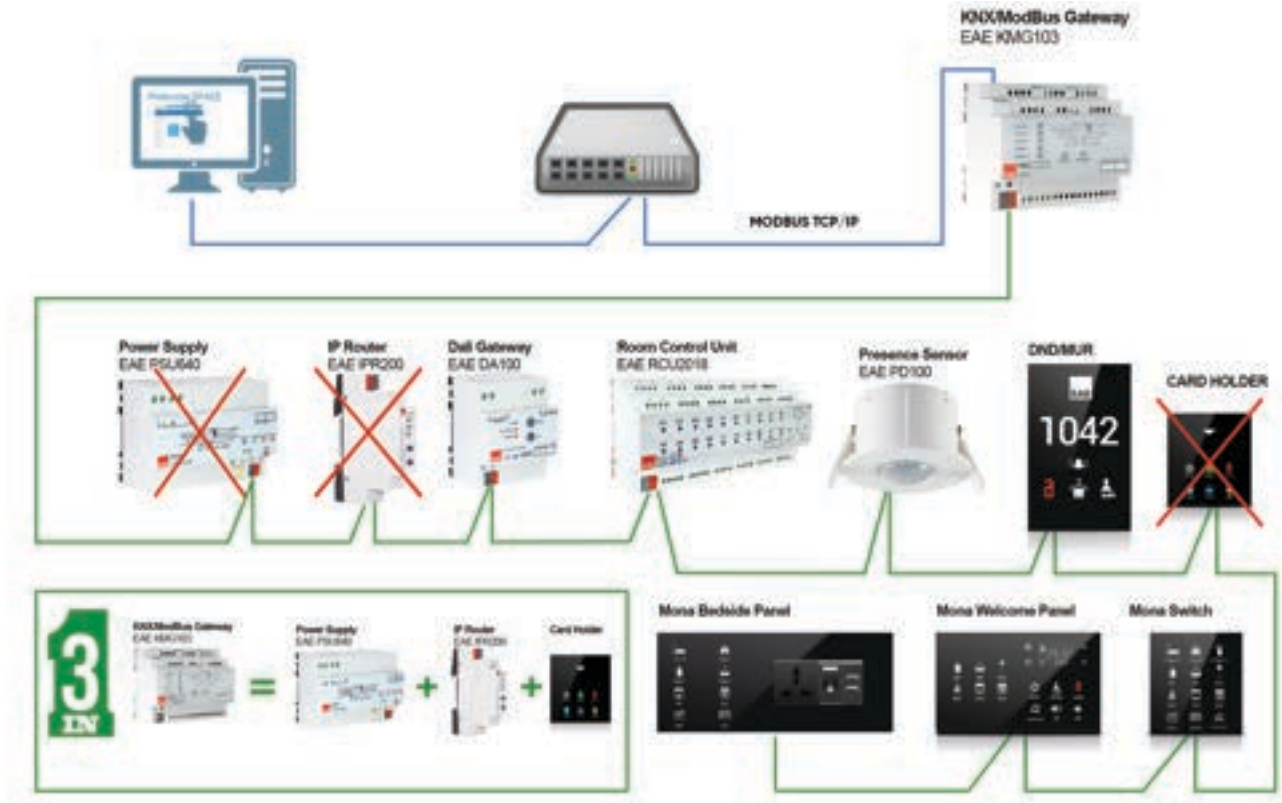

KMG103 KNX Modbus Gateway

GRMS Solution without using Card Holder