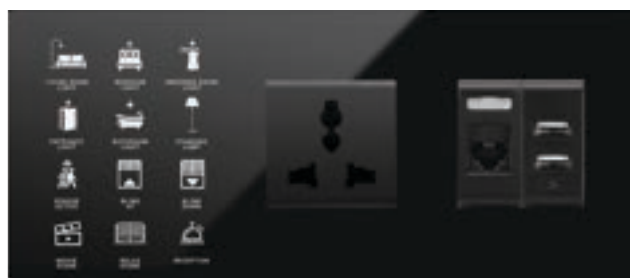

Product Family (Some combination options)

DND MUR

Card Holder

Switch & Card Holder

Switch

Switch & Socket

Switch & Sockets

Thermostat