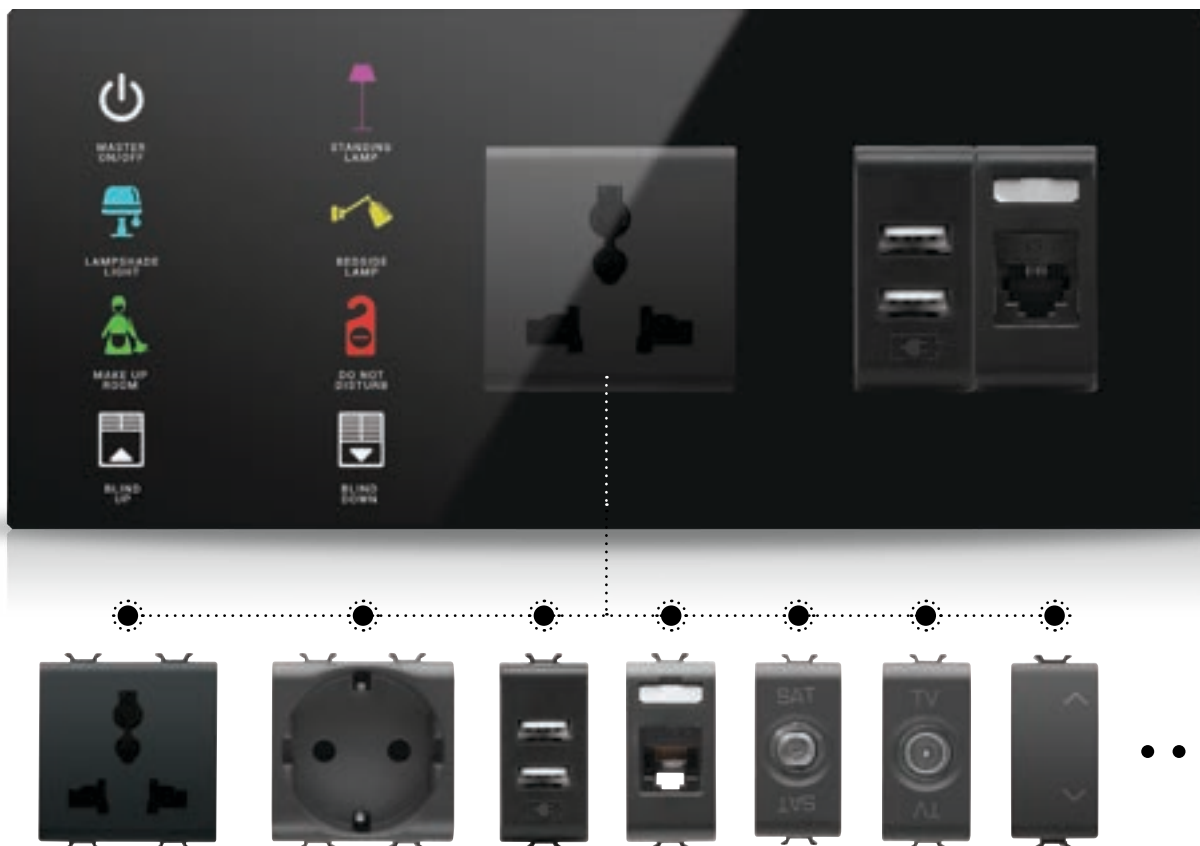

Card Holders

MONA Card Holder makes the system able to turn off all electronic items that are left open when guests leave the room automatically.

Reads RF-ID Cards information in contactless.

DND MUR

The Mona series DND MUR display, where you can easily see whether your guests are in the room, consists of a glass touch screen and includes room number, hotel logo, Laundry, DND, MUR indicators and doorbell button.

Icon options

Various color option

IP65 option

● Hotel Logo

● Room Number

● Ring Icon

● Laundry Icon

● DND MUR Icons

Bedside Panel

Mona Serie offers %100 customizable, unique panels. You can create your own bedside panel through the configurator.

-  Touch operated
-  Glass surface
-  Switch and Socket together
-  Frameless, minimalist design
-  RGB LED option
-  Up to more than 5 combined monoblock modules
-  Short Press
-  Icon options
-  Away, comfort, night and protection modes
-  Independent programmable buttons
-  Various color option
-  Hundreds of different combinations.
-  Double Press
-  Tripple Press
-  Long Press