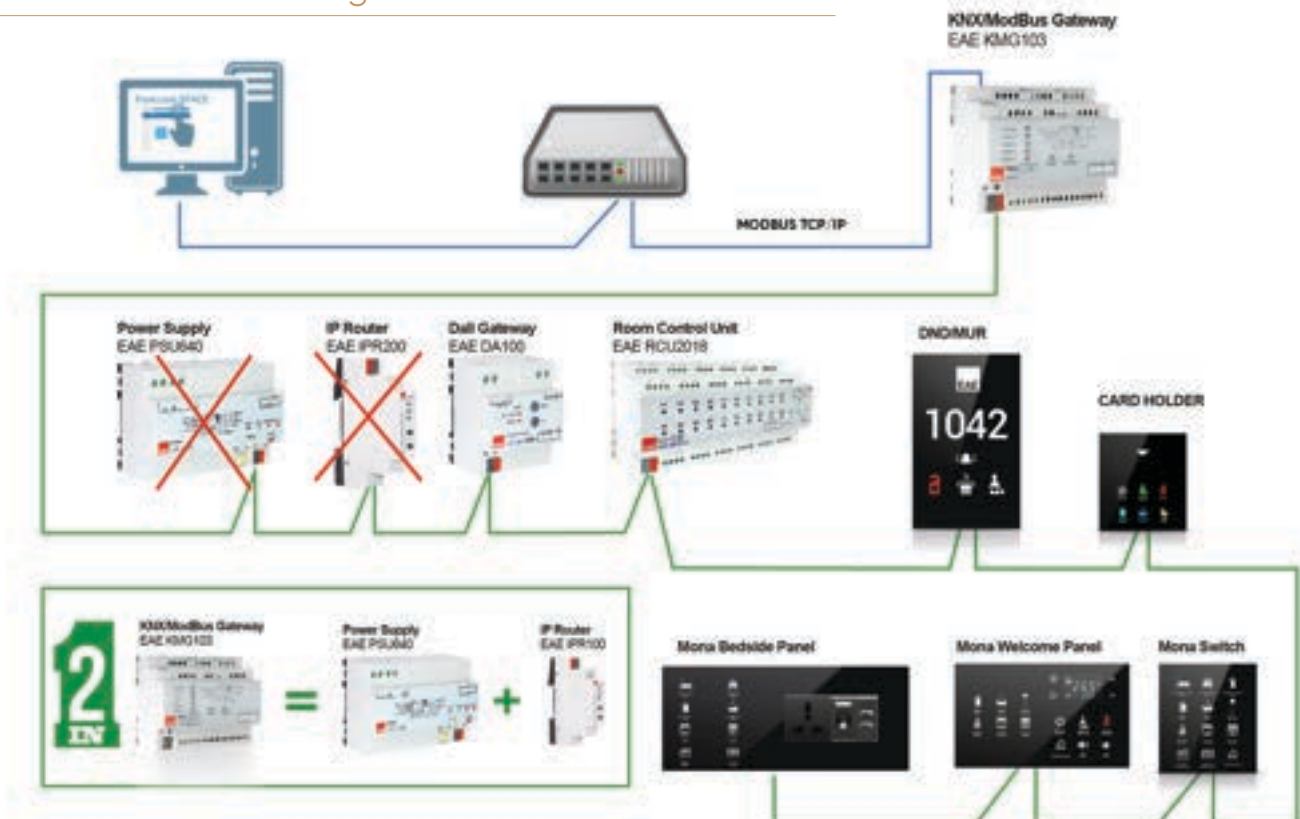

GRMS Solution with using Card Holder