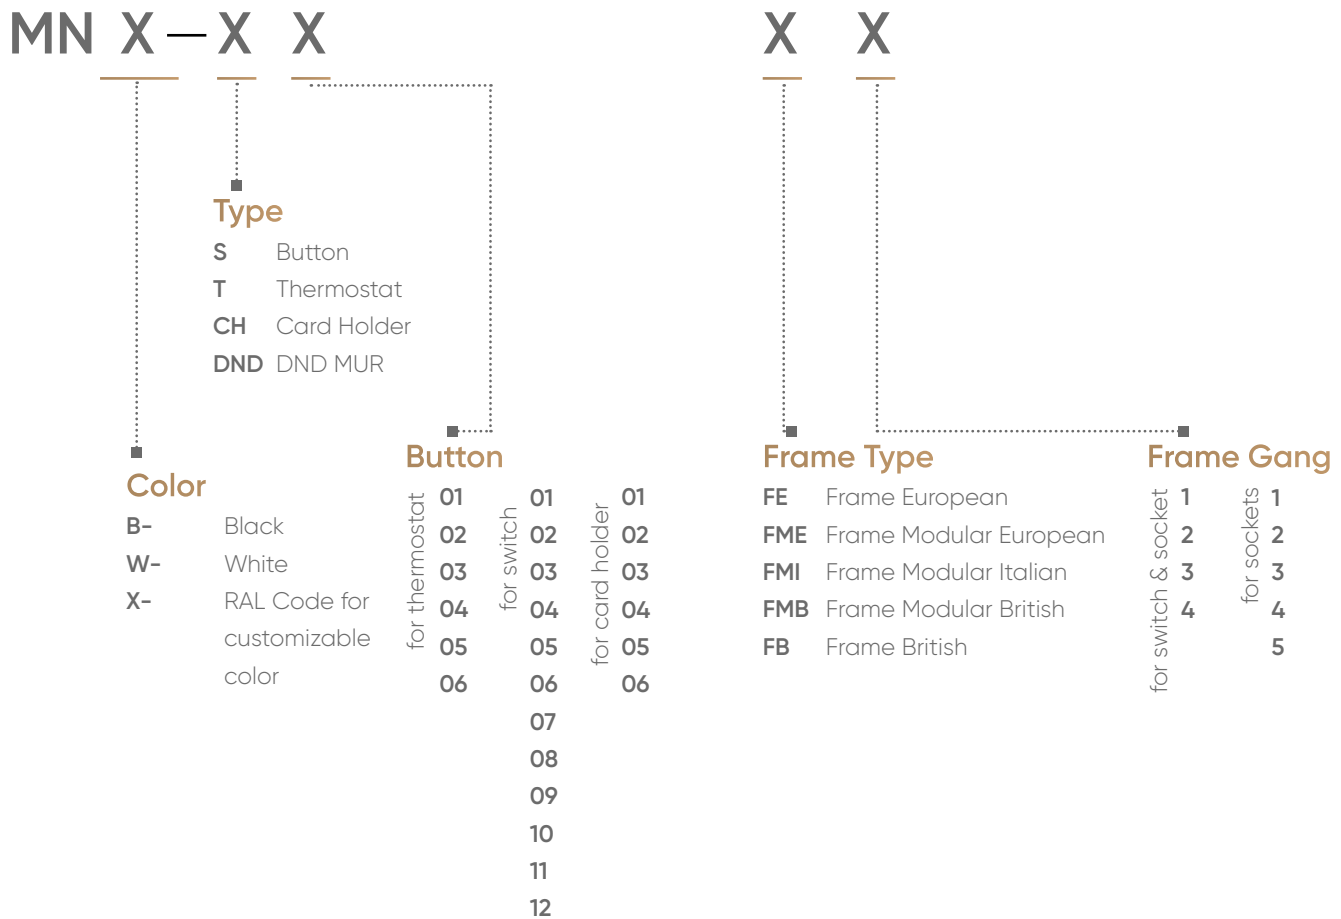

Product Code Legend

Note: Please contact our technical unit for details. (eaetechnology.sale-support@eaegroup.com)
The sockets should be at the beginning or end of the monoblock frame, if you are combining switches or thermostat with sockets.
Module or core quantity must be specified at the end of the code.

Example Order Code

FRAME EUROPEAN	MN W-S05T02FE1
FRAME MODULAR EUROPEAN	MN B-S03FME2X2M
FRAME MODULAR ITALIAN	MN W-T02S03FMI2
FRAME MODULAR BRITISH	MN B-S03FMB2
FRAME BRITISH	MN W-CH03FB1