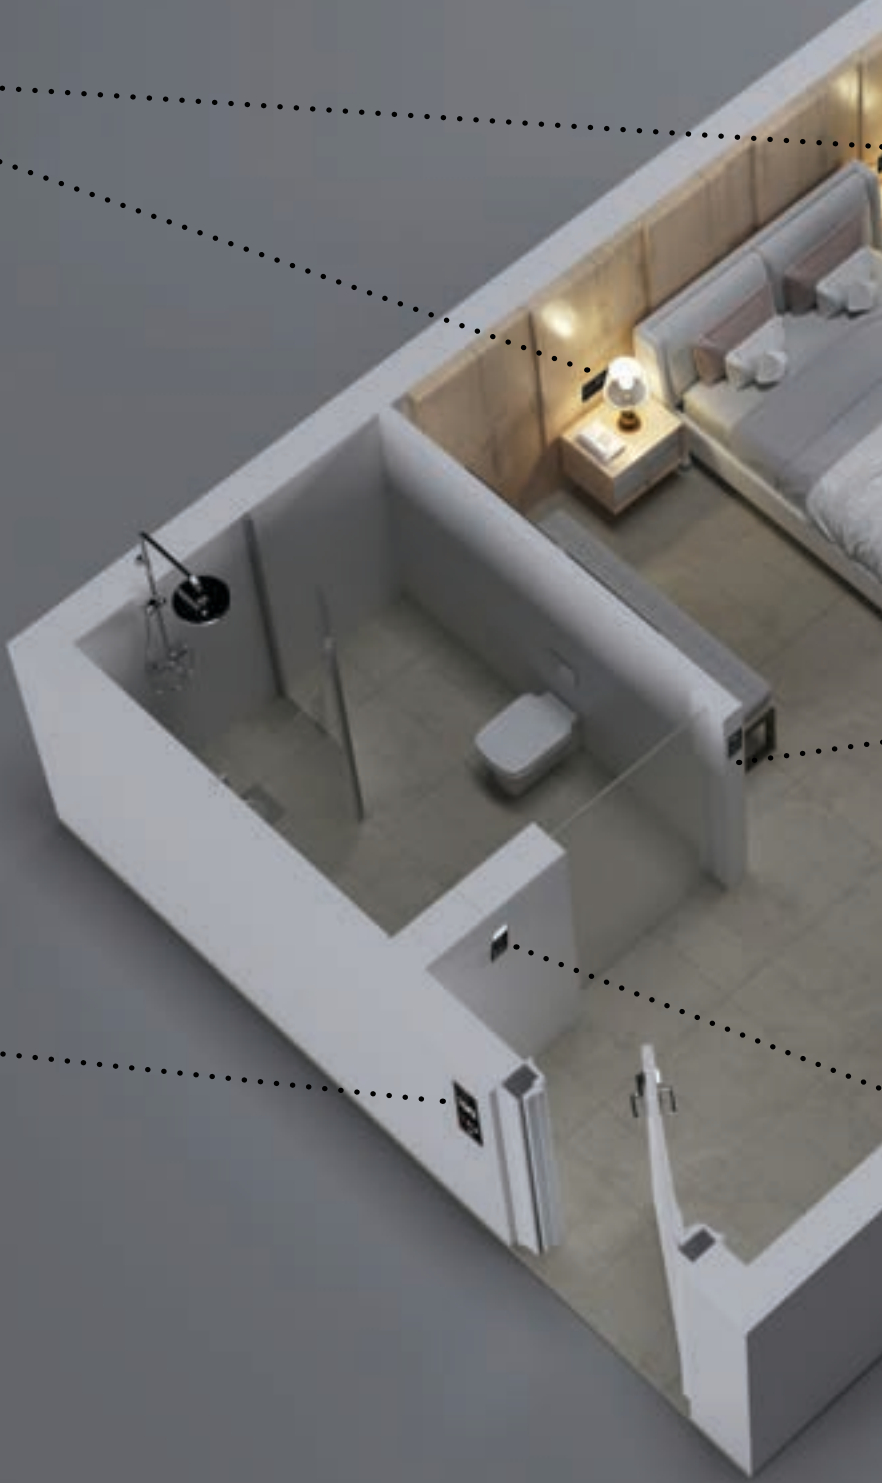

DND MUR

MONA DND MUR information display, where you can easily see whether your guests are in the room, consists of a 100% glass touch screen and includes room number, hotel logo, Laundry, DND, MUR and doorbell buttons.