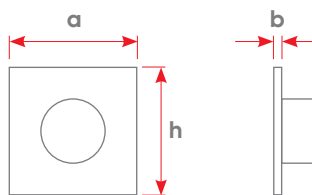

THERMOSTAT

TECHNICAL SPECIFICATIONS

- Can be configured with ETS5.
- Serial thermostat with plastic push-button
- Temperature control via digital LCD
- Internal temperature sensor (°C/ °F)
- Adjustable fan speed (1, 2, 3, Automatic)
- Multiple operation modes (Comfort, Night, Outdoor, Indoor)
- Fully automated operation feature (hot-cold transition)
- Control of all HVAC units including VRF-VRV and air conditioning devices
- PI relative, PI on-off (PWM), On/Off, Fan coil, Split unit controls
- Easy installation to 60x60 mm standard switch junctions
- 2 dependent or 4 independent programmable buttons can be programmed for various functions.
  - Switching,
  - Dimming,
  - Shutter/Blind control,
  - Value and priority assignment,
  - Scene control,
  - Status notification LED

Protection Type	IP 20	EN 60529
Safety Class	II	EN 61140
Power Supply	Voltage Range Supply Voltage	21-30V DC, feeding from EIB/KNX line <10 mA
Working LEDs	Programming LED for each fold	1 to 5 RGB LEDs for physical address identification
Button Operation Life	100.000	
Temperature	Operating Storage	-5° C + 45° C -25° C + 55° C
CE	Compliant with EMC directives and low voltage requirements	
Case Type to be Used	Flush-mounted and surface-mounted cases with 60 mm between two mounting screws, in compliance with European standards	

Dimensions (mm)	a	b	h
2 Fold Thermostat	90	9	90
3 Fold Thermostat	90	9	111,5
4 Fold Thermostat	90	9	133

Assembly Detail

Important Note!

The optimum distance between the two thermostats should be at least **-120 mm-** from center to center.