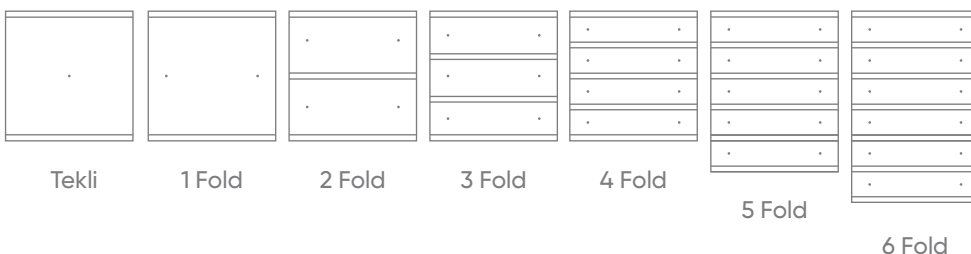

- Internal temperature and humidity sensor option
- Configurable with ETS5
- Plastic push-button serial switches
- Wide collection options up to 6 Folds
- Product option with and without notification LED
- Optionally, icon branding can be done.
- Temperature and humidity sensor options
- Different color options
- Easy installation on 60x60 mm standard switch junction boxes
- The channels are identical and each has the following functions;
  - Switching,
  - Dimming,
  - Curtain control,
  - Sending value and priority,
  - Stage Control,
  - Status notification LED

Protection Type	IP 20	EN 60529
Safety Class	II	EN 61140
Power Supply	Voltage Range Supply Voltage	21-30V DC, feeding from EIB/KNX line <10 mA
Working LEDs	Programming LED for each fold	1 to 5 RGB LEDs for physical address identification
Button Operation Life	100.000	
Temperature	Operating Storage	-5° C + 45° C -25° C + 55° C
CE	Compliant with EMC directives and low voltage requirements	
Case Type to be Used	Flush-mounted and surface-mounted cases with 60 mm between two mounting screws, in compliance with European standards