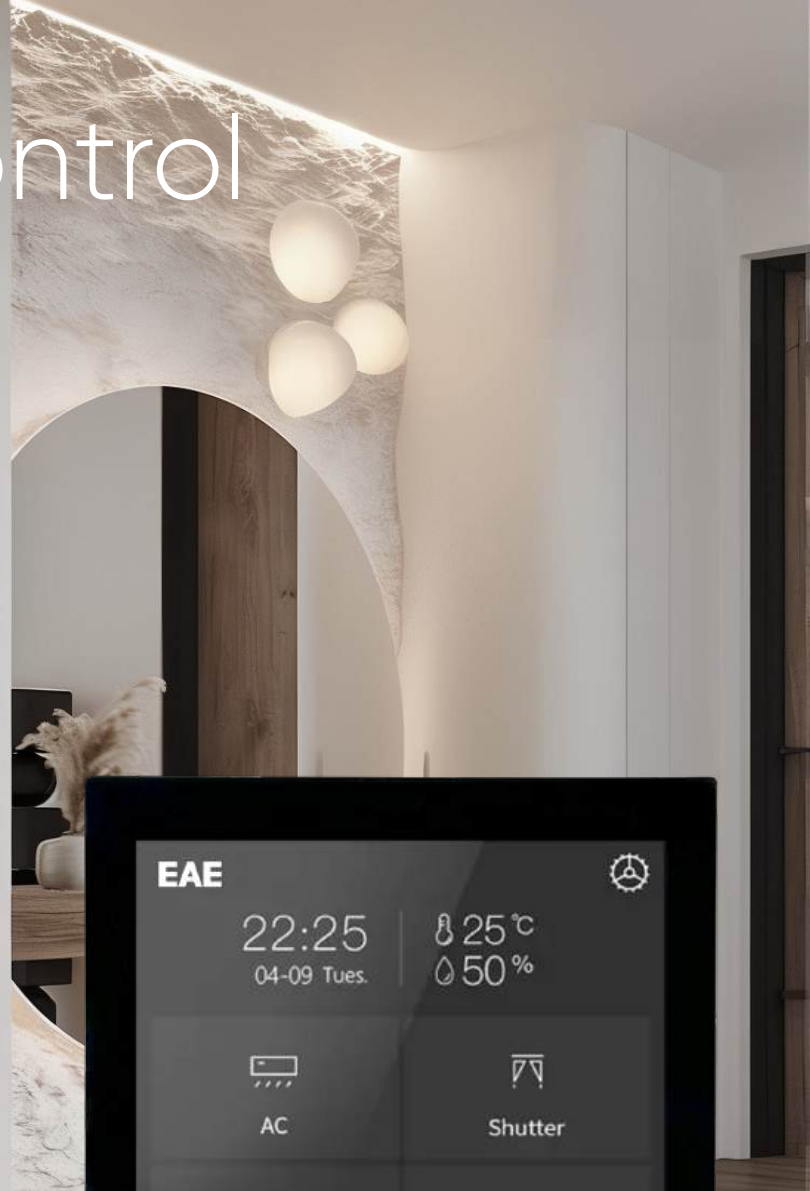

# All in one control

Thermostat Control

Switching

Dimming

Curtain Control

Scene

Value Sending

Switching Indication