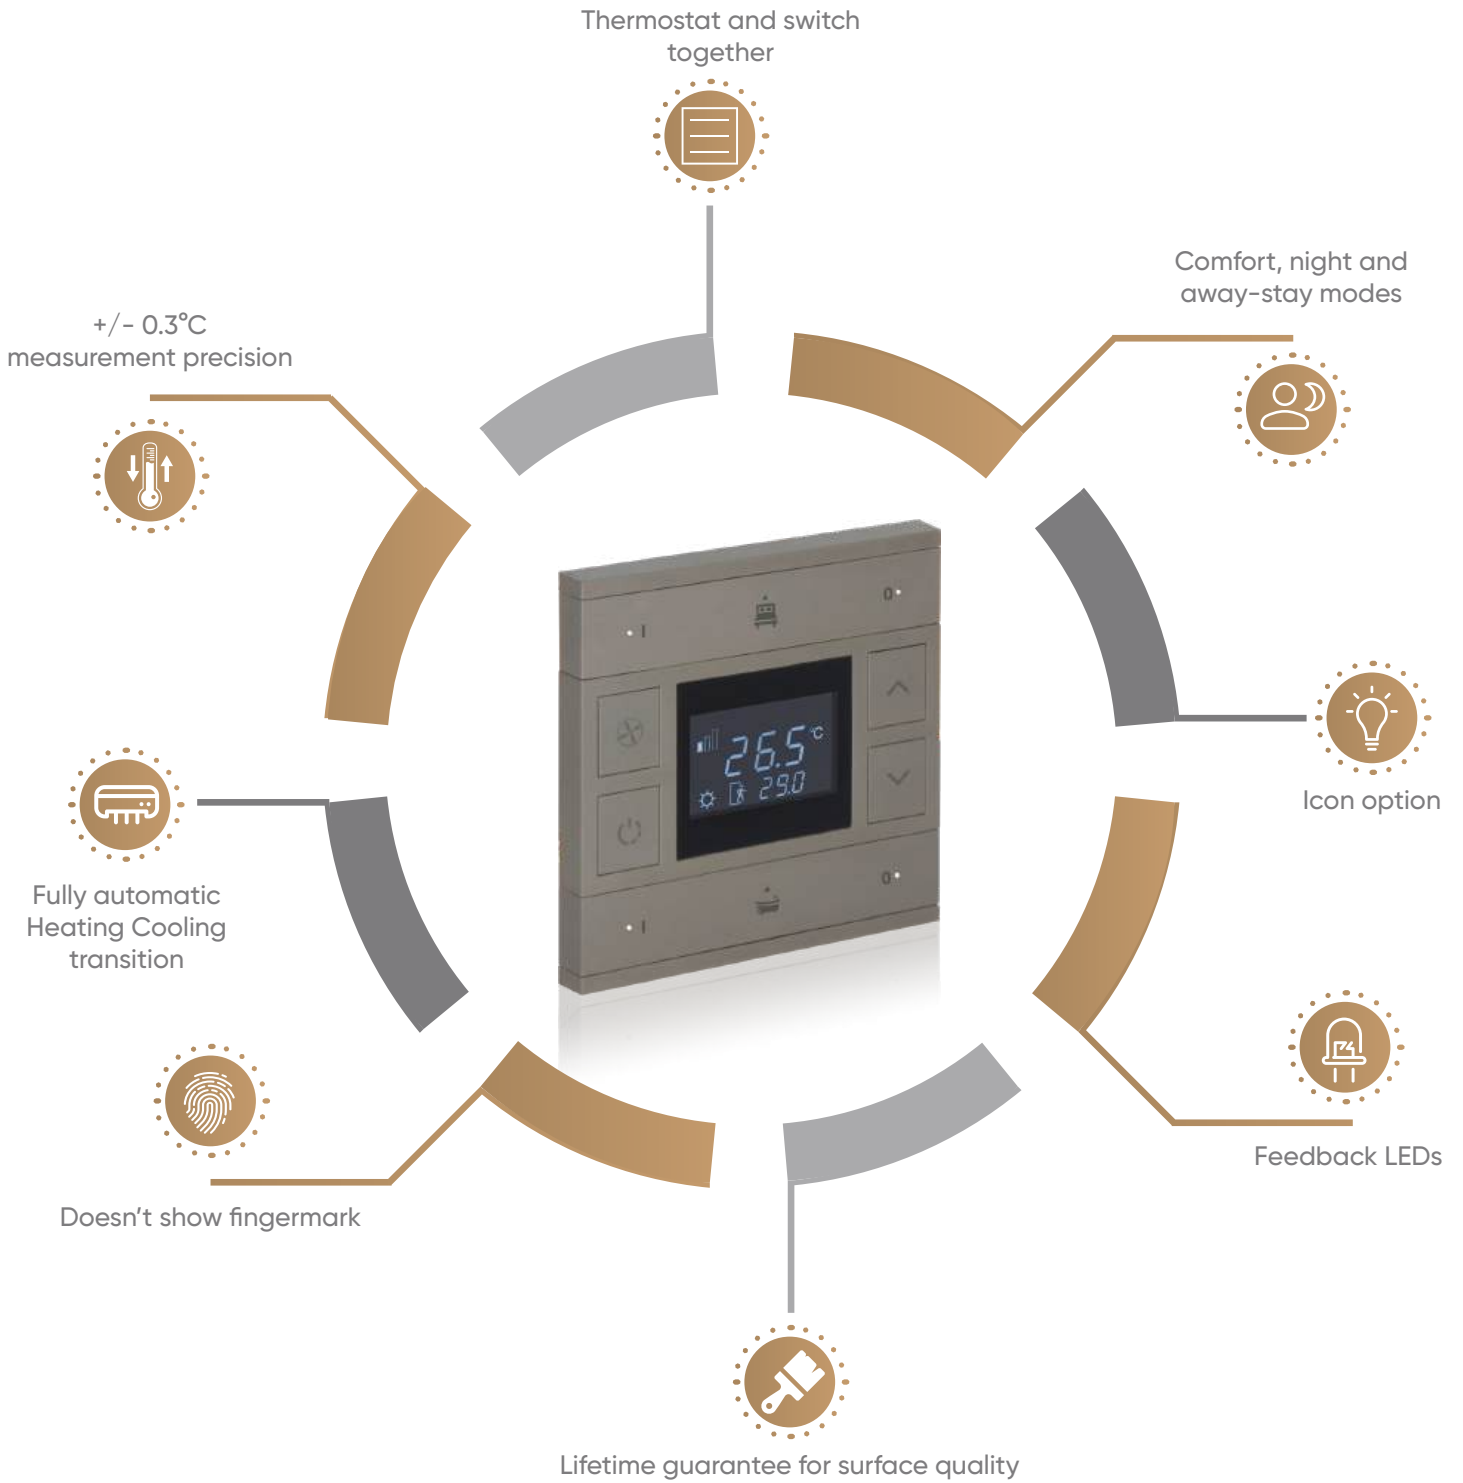

## Thermostat

All devices in your home are under your control with Oria thermostats.

## Switch

Control lights and blinds with a single press with Oria switches.

Receive temperature and humidity information via the switch, thanks to the optional temperature and humidity sensor

## Socket

Socket group with eye catching design for perfect harmony.

Control is under  
your fingertips...

A simple touch, unlimited comfort

# Thermostats

Expandable up to 4 folds, Oria thermostat provide a wide collection of possibilities for all spaces where both thermostats and programmable switches are needed at the same time.

Oria thermostats can perform all needed operations with a single touch. Programmable buttons on Oria thermostats can control comfort and energy saving needs such as lighting, shutter/blind, scene call, speakers and panic button for you.