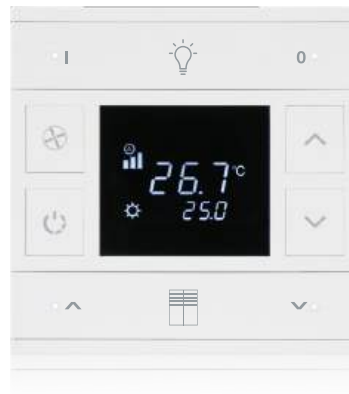

### Important note!

The optimum distance between the two switches should be at least **120 mm** from center to center.

 **oria**  
Live in Comfort!

---

KNX Thermostat | Switch | Socket

---