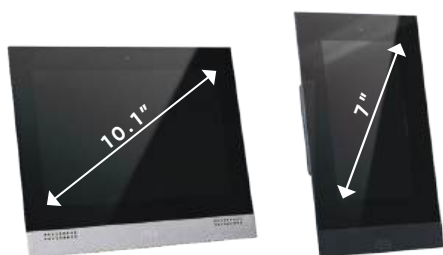

Lath Color Options

Natural

Anthracite

Cloud Server

Intercom

Mobile Integration

Apple iOS Android

Heating-Cooling

Lighting-Shutter/Blind

Schedule, Scenes