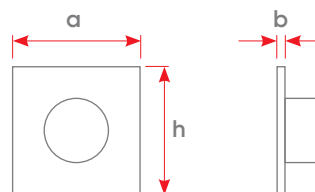

THERMOSTAT TECHNICAL SPECIFICATIONS

- Can be configured with ETS5.
- Serial thermostat with metal and glass touch-button
- Temperature control via digital LCD
- Internal temperature sensor (°C/ °F)
- Adjustable fan speed (1, 2, 3, Automatic)
- Multiple operation modes (Comfort, Night, Outdoor, Indoor)
- Fully automated operation feature (hot-cold transition)
- Control of all HVAC units including VRF-VRV and air conditioning devices
- PI relative, PI on-off (PWM), On/Off, Fan coil, Split unit controls
- Easy installation to 60x60 mm standard switch junctions
- 2 dependent or 4 independent programmable buttons can be programmed for various functions.
  - Switching,
  - Dimming,
  - Shutter/Blind control,
  - Value and priority assignment,
  - Scene control,
  - Status notification LED

Protection Type	IP 20	EN 60529
Safety Class	II	EN 61140
Power Supply	Voltage Range	21-30V DC, Supply from EIB/KNX line
	Supply voltage	<10 mA
Temperature	Operating	-5° C + 45° C
	Storage	-25° C + 55° C
CE	In accordance with EMC guideline and low voltage regulation	

Dimensions (mm)	a	b	h
1 Fold Thermostat	85	11	85
2 Fold Thermostat	85	11	85
3 Fold Thermostat	85	11	114,60
4 Fold Thermostat	85	11	143,60

Assembly Detail

Important note!
The optimum distance between the two thermostats should be at least **120 mm** from center to center.