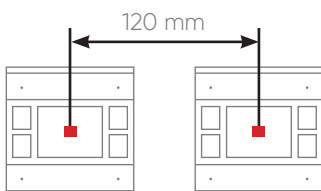

Assembly Detail

Important note!

The optimum distance between the two thermostats should be at least **-120 mm-** from center to center.