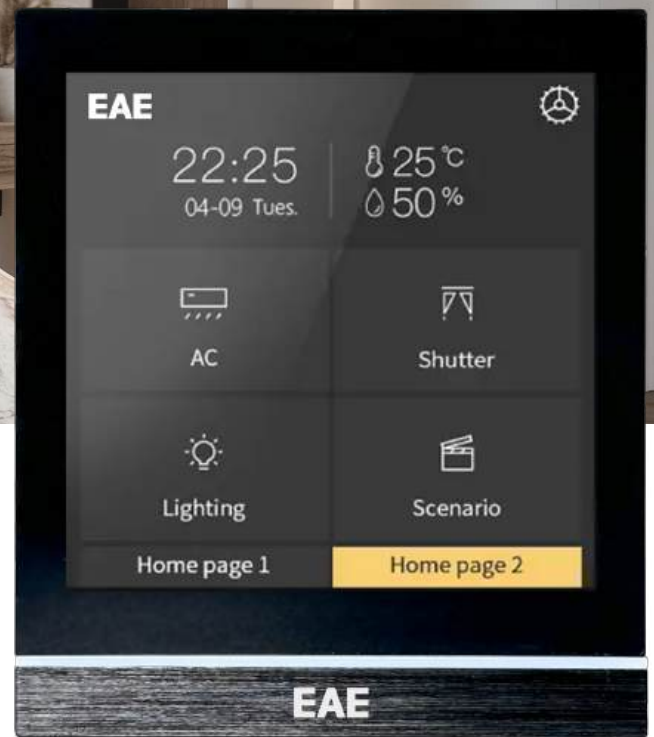

# All in one control

Thermostat Control

Switching

Dimming

Curtain Control

Scene

Value Sending

Switching Indication