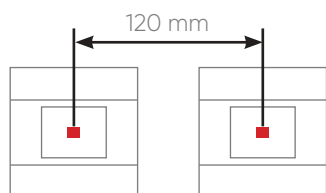

Assembly Detail

Important note!
The optimum distance between the two thermostats should be at least **120 mm** from center to center.