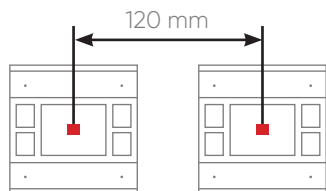

Assembly Detail

Important Note!

The optimum distance between the two thermostats should be at least **-120 mm-** from center to center.