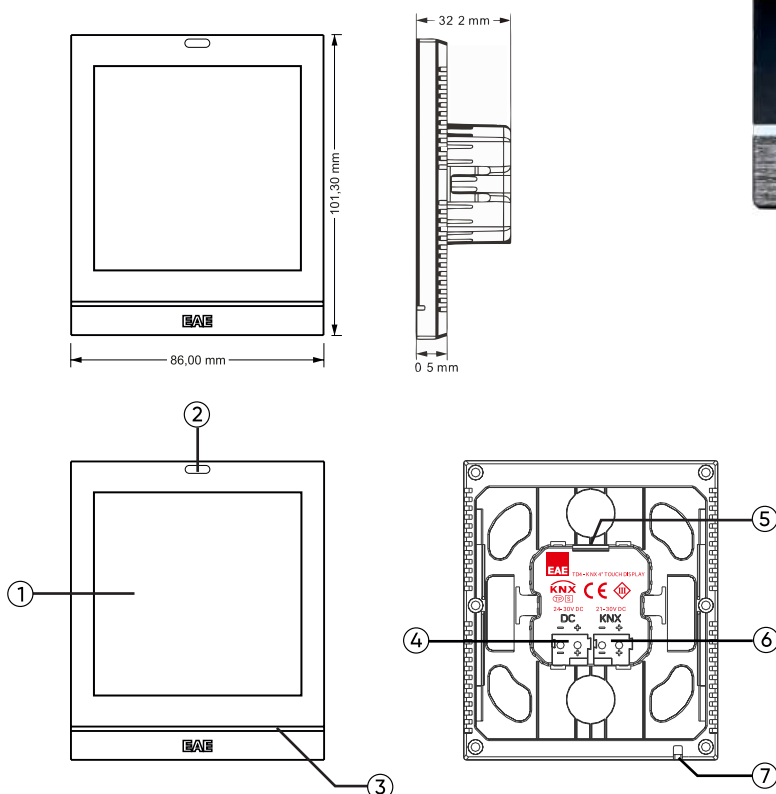

## Dimensions and Functional Elements

- 1 - Touch and display area
- 2 - Proximity sensor
- 3 - Colorful Strip LED bar
- 4 - Auxiliary supply connection terminal
- 5 - SD Card slot
- 6 - KNX Bus connection terminal
- 7 - Built-in temperature sensor