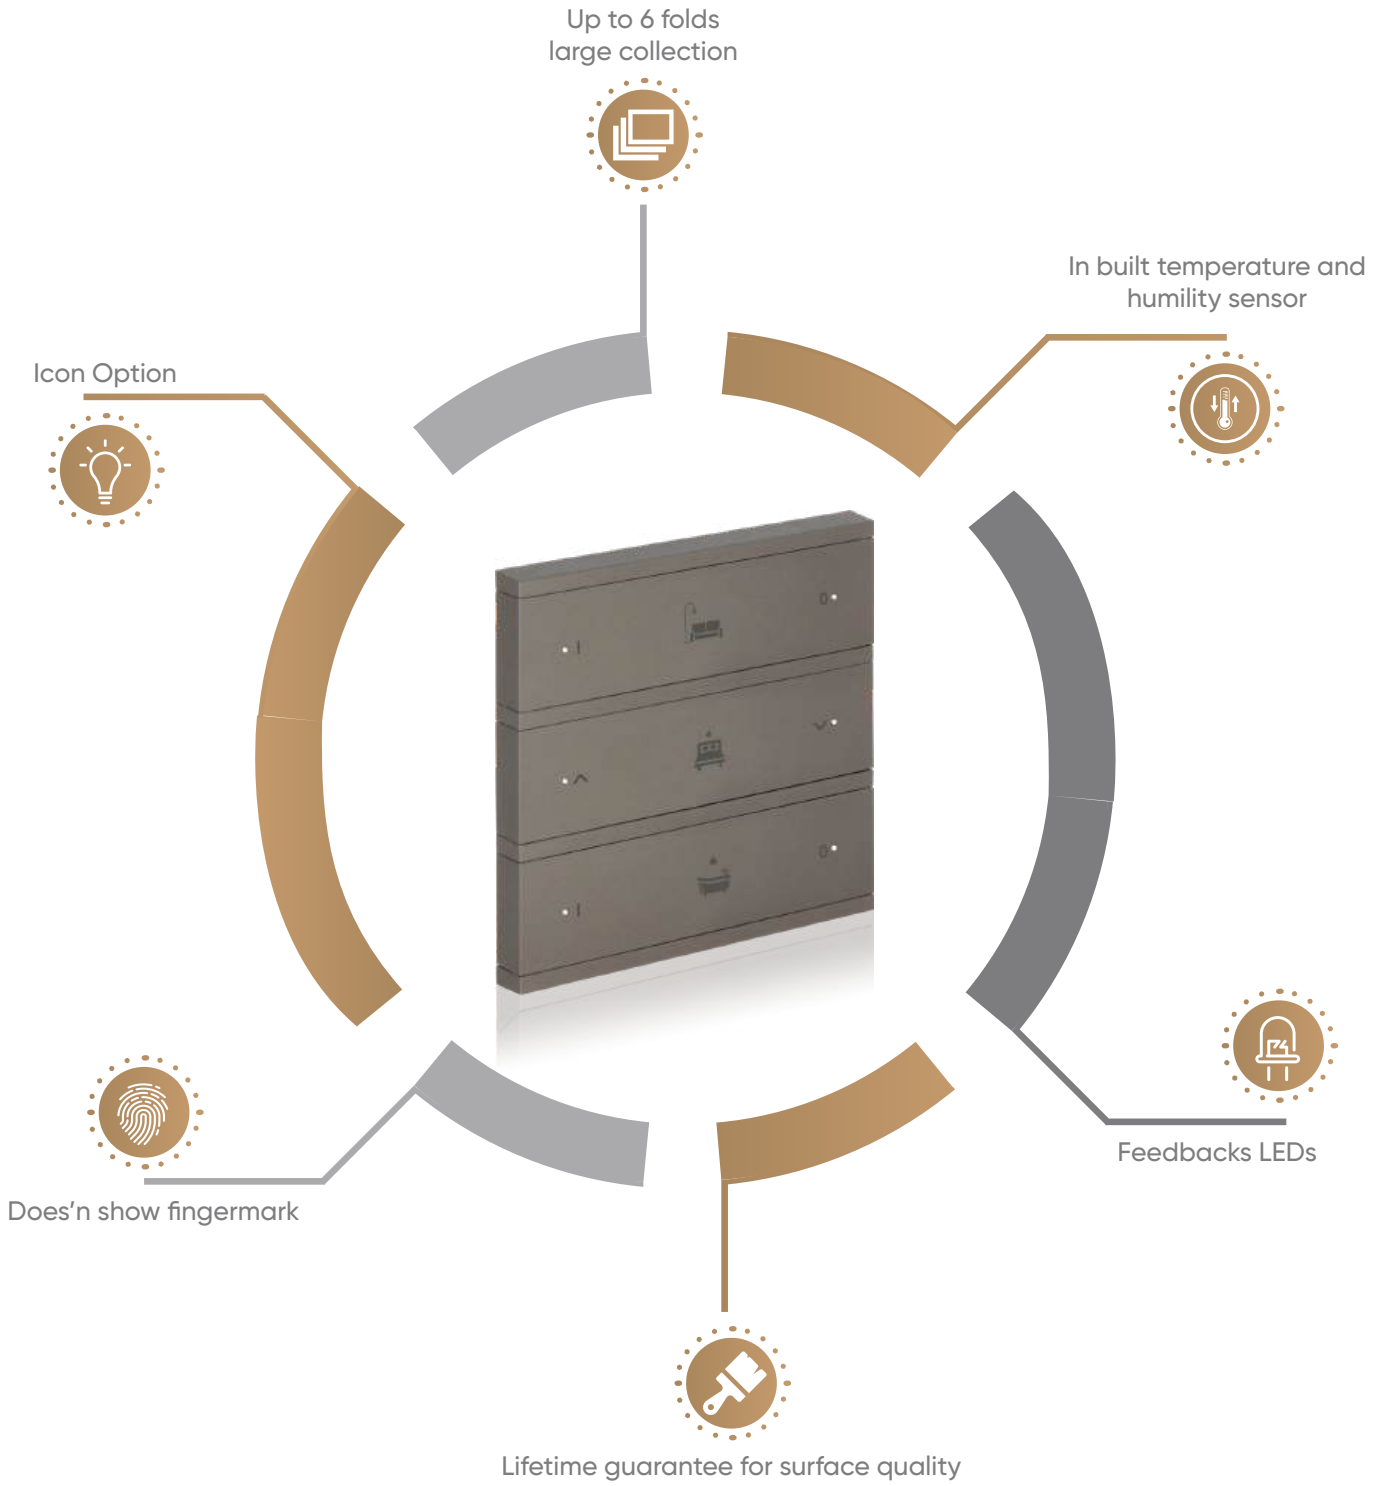

## Switches

---

The new generation Oria switches respond to unlimited needs with their design and provide a simple and elegant touch to people's abilities. A rich collection option that can be expanded up to 12 buttons with a single combination, and the ability to manage lighting, heating-cooling, curtain-blinds, speaker, stage call and panic button controls from a single point.