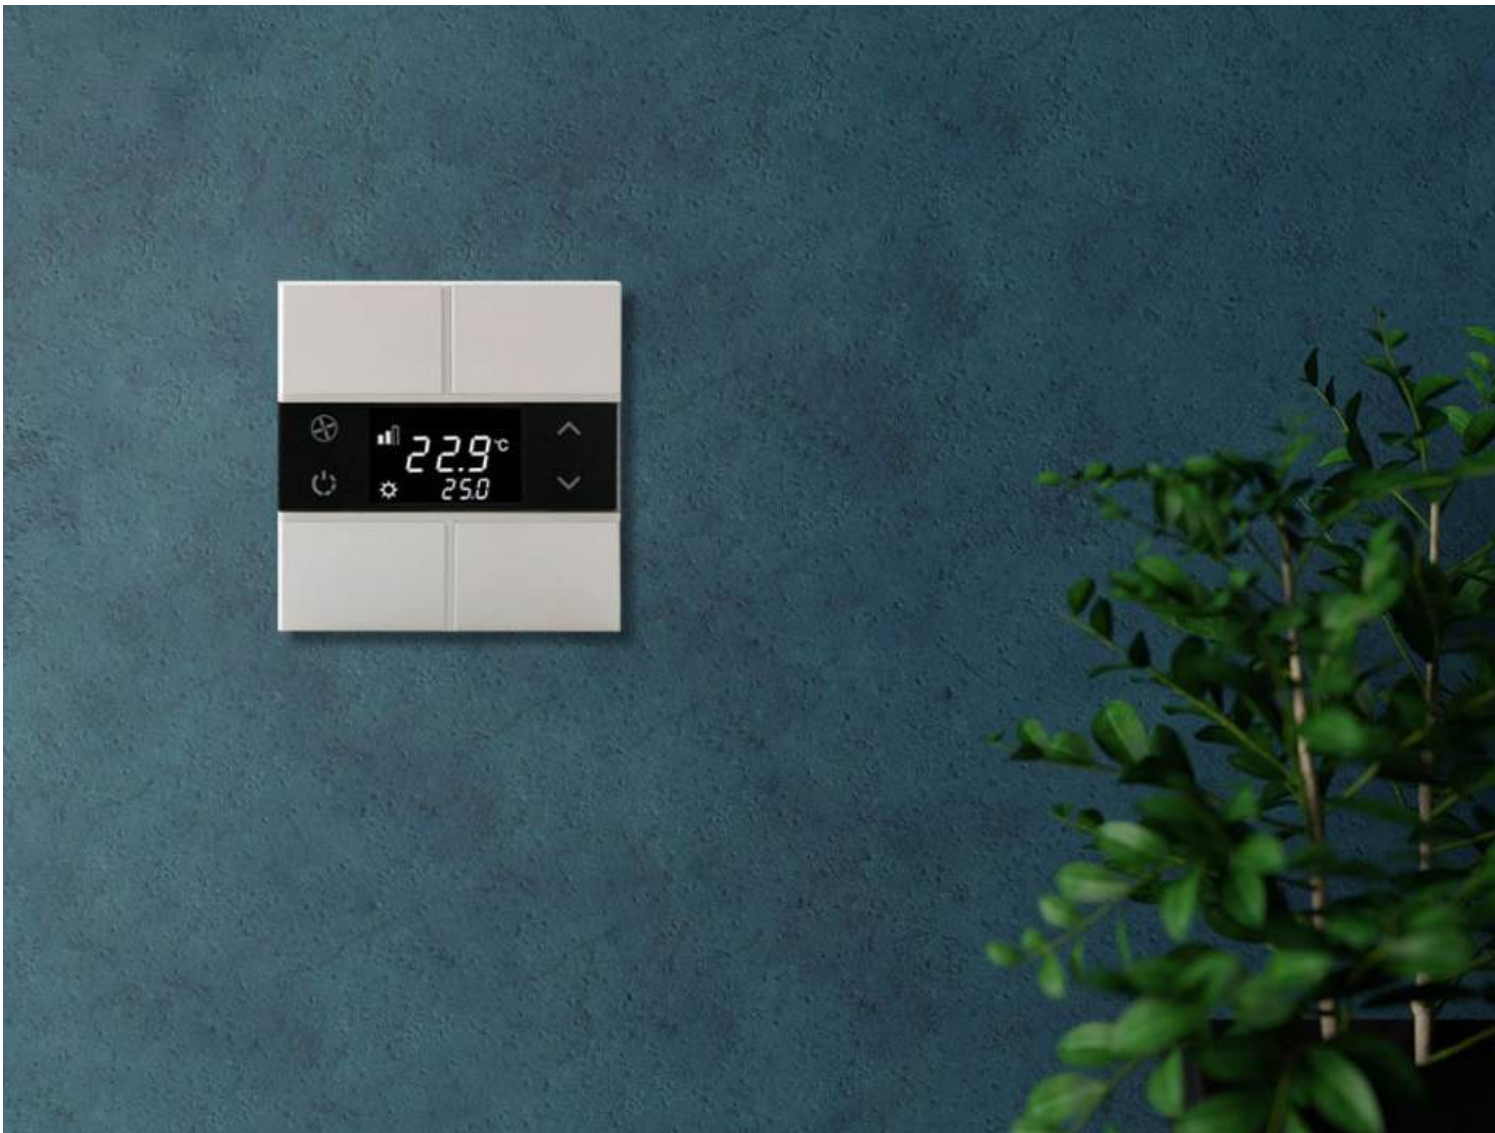

Rosa  
1 Fold Pictus Bronz Termostat

1 Fold - Bronz

1 Fold - Dark Gray

1 Fold - White

3 Fold - Black

4 Fold - Light Gray