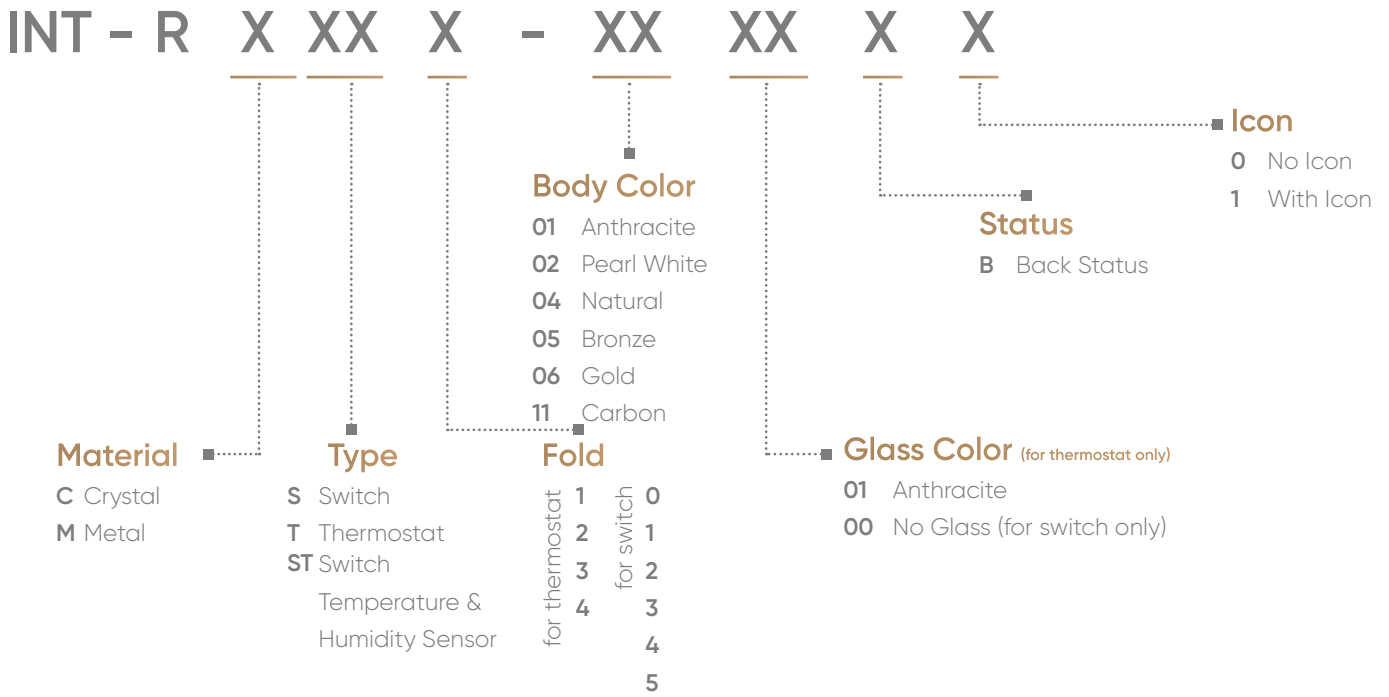

rosA

THERMOSTAT and SWITCH PRODUCT CODE LEGEND