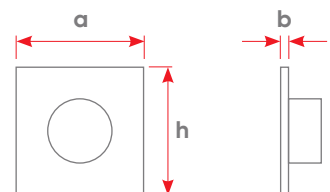

SWITCHT

TECHNICAL SPECIFICATIONS

- Internal temperature and humidity sensor option
- Configurable with ETS5
- Plastic push-button serial switches
- Wide collection options up to 6 Folds
- Product option with and without notification LED
- Optionally, icon branding can be done.
- Temperature and humidity sensor options
- Different color options
- Easy installation on 60x60 mm standard switch junction boxes
- The channels are identical and each has the following functions;
  - Switching,
  - Dimming,
  - Curtain control,
  - Sending value and priority,
  - Stage Control,
  - Status notification LED

Protection Type	IP 20	EN 60529
Safety Class	II	EN 61140
Power Supply	Voltage Range Supply Voltage	21-30V DC, feeding from EIB/KNX line <10 mA
Working LEDs	Programming LED for each fold	1 to 5 RGB LEDs for physical address identification
Button Operation Life	100.000	
Temperature	Operating Storage	-5° C + 45° C -25° C + 55° C
CE	Compliant with EMC directives and low voltage requirements	
Case Type to be Used	Flush-mounted and surface-mounted cases with 60 mm between two mounting screws, in compliance with European standards	

Dimensions (mm)	a	b	h
Single Switch	90	9	90
1 Fold Switch	90	9	90
2 Fold Switch	90	9	90
3 Fold Switch	90	9	90
4 Fold Switch	90	9	90
5 Fold Switch	90	9	111,5
6 Fold Switch	90	9	133

Assembly Detail

Important note!

The optimum distance between the two thermostats should be at least **-120 mm-** from center to center.