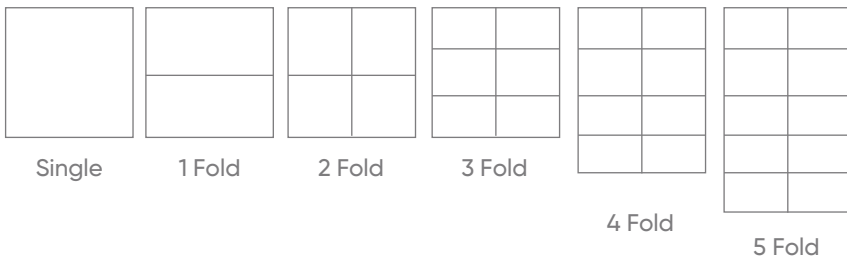

- Optional temperature and humidity sensor.
- Can be configured with ETS5.
- Serial switches with metal and glass touch-button
- Large collection option up to 5 Folds
- Product options with and without notification LED
- Optionally, icon branding is available.
- Different color options
- Easy installation to 60x60 mm standard switch junctions
- Channels are identical, each with the following functions;
  - Switching,
  - Dimming,
  - Shutter/Blind control,
  - Value and priority assignment,
  - Scene control,
  - Status notification LED

Protection type	IP 20	EN 60529
Safety class	II	EN 61140
Power Supply	Voltage Range	21-30V DC, Supply from EIB/KNX line
	Supply voltage	<10 mA
Temperature	Operating	-5° C + 45° C
	Storage	-25° C + 55° C
CE	In accordance with EMC guideline and low voltage regulation