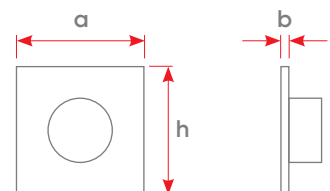

rosas SWITCHES TECHNICAL SPECIFICATIONS

- Optional temperature and humidity sensor.
- Can be configured with ETS5.
- Serial switches with metal and glass touch-button
- Large collection option up to 5 Folds
- Product options with and without notification LED
- Optionally, icon branding is available.
- Different color options
- Easy installation to 60x60 mm standard switch junctions
- Channels are identical, each with the following functions;
  - Switching,
  - Dimming,
  - Shutter/Blind control,
  - Value and priority assignment,
  - Scene control,
  - Status notification LED

Protection type	IP 20	EN 60529
Safety class	II	EN 61140
Power Supply	Voltage Range	21-30V DC, Supply from EIB/KNX line
	Supply voltage	<10 mA
Temperature	Operating	-5° C + 45° C
	Storage	-25° C + 55° C
CE	In accordance with EMC guideline and low voltage regulation	

Dimensions (mm)	a	b	h
Single Switch	85	11	85
1 Fold Switch	85	11	85
2 Fold Switch	85	11	85
3 Fold Switch	85	11	85
4 Fold Switch	85	11	114
5 Fold Switch	85	11	143

Assembly Detail

Important note!

The optimum distance between the two switches should be at least **120 mm** from center to center.