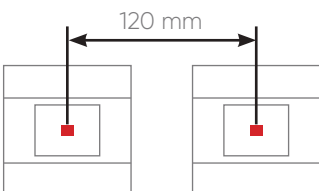

Assembly Detail

Important note!

The optimum distance between the two switches should be at least **120 mm** from center to center.